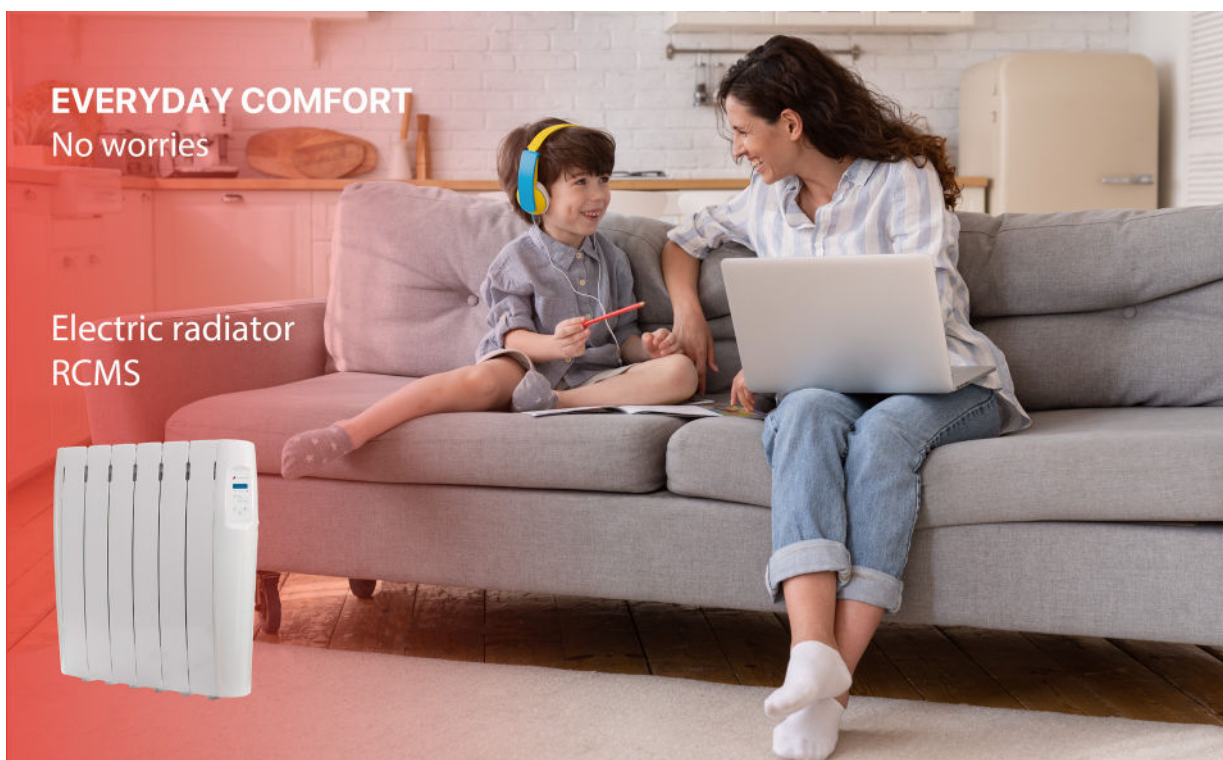

Reference	Power (W)	Voltage	Dimensions (mm)	Fins
RCM4S	600	230	435x580x100	4
RCM6S	900	230	595x580x100	6
RCM8S	1200	230	750x580x100	8
RCM10S	1500	230	912x580x100	10
RCM12S	1800	230	1070x580x100	12